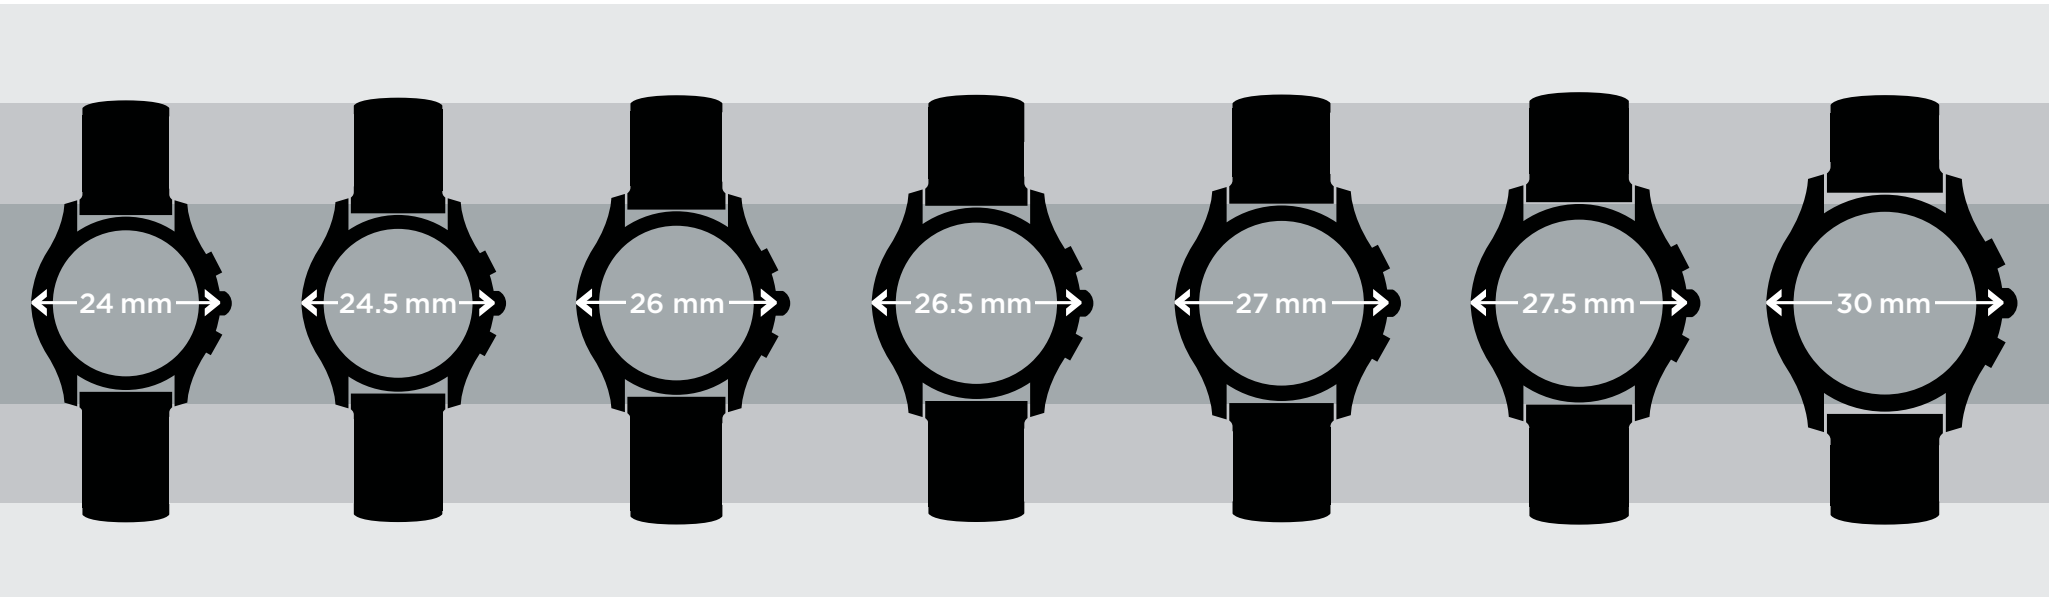

SINCE OUR WATCHES MAY LOOK DIFFERENT ON YOUR SCREEN,
PRINT THIS PDF AT 100% SCALE FOR MORE ACCURATE SIZING.

SINCE OUR WATCHES MAY LOOK DIFFERENT ON YOUR SCREEN,
PRINT THIS PDF AT 100% SCALE FOR MORE ACCURATE SIZING.